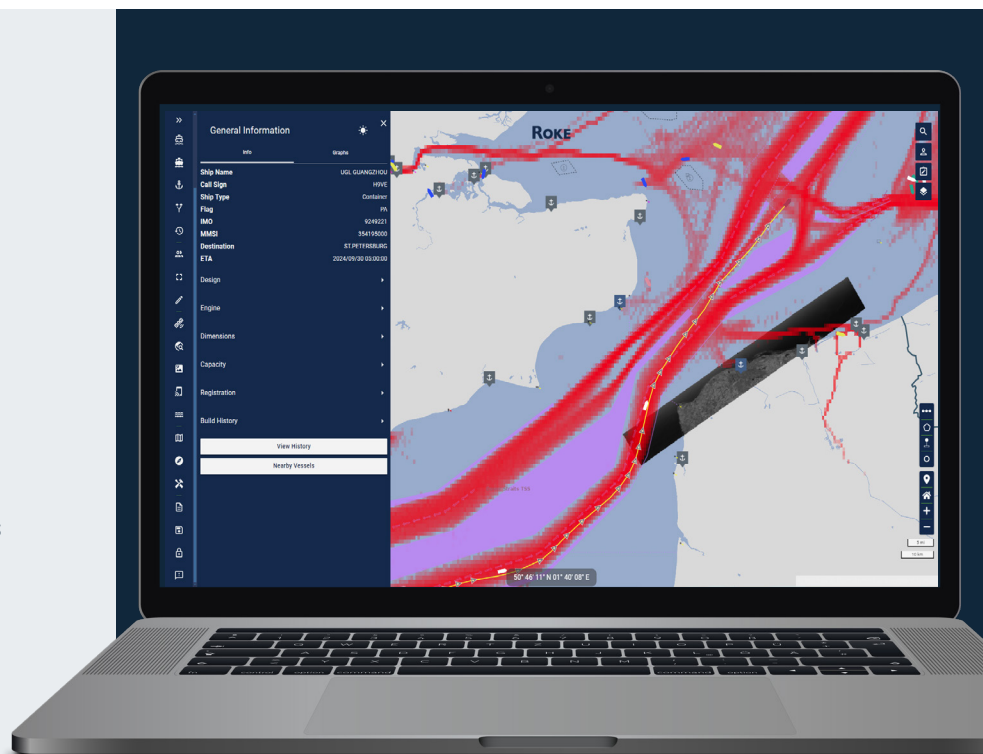

Geollect

The maritime domain awareness platform

Today's maritime domain is complex, and organisations face a dynamic range of human and environmental threats in ever-changing geopolitical landscapes. This presents a challenge for governments and operators to monitor assets, mitigate risks and remain compliant.

Lead with Intelligence

This challenge is amplified as the tactics used by illicit actors in sanctions evasion, dark shipping and other illegal activities are continually evolving. Access to the latest intelligence and data sources within a single source of truth has never been more important.

Geollect, the Maritime Domain Awareness solution, delivers seamless access to a suite of geospatial intelligence tools, customised datasets, automated alerts and analyst expertise, within an intuitive user interface.

More than just a platform, Geollect enables users to call on our in-house expert analysts, who become an extension of your team, supporting an intelligence-led approach to monitoring and understanding the global maritime domain.